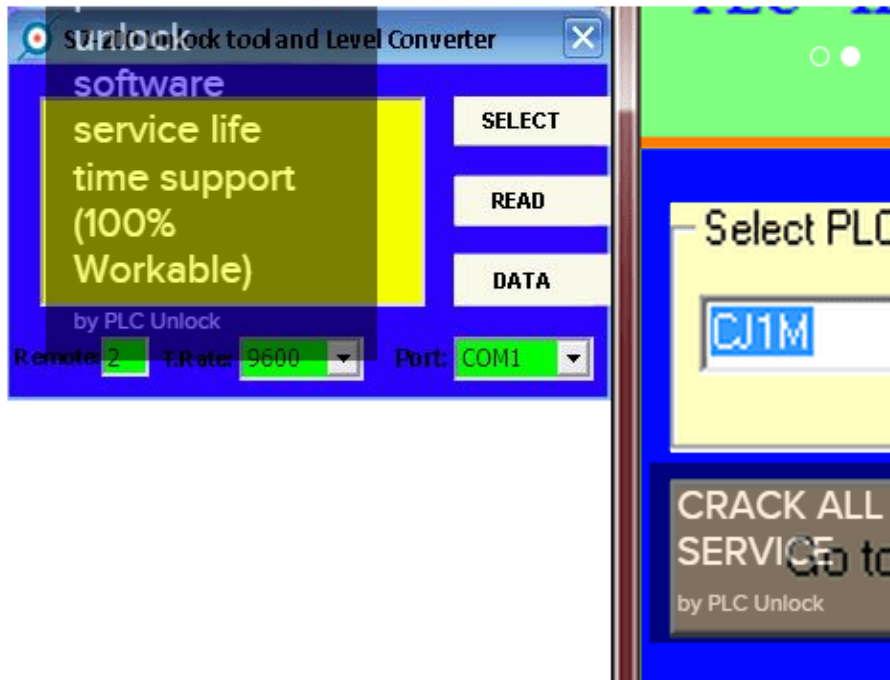

WELCOME TO

plc-unlock.com

Best PLC HMI password unlock service

DELTA PLC DVP Series Unlock Software Free (100% Grantee)

by PLC Unlock

Unlock PLC Mitsubishi FX Series Software (100% Grantee)

by PLC Unlock

To get plc program from damaged plc & Troubleshooting of plc-hmi?

by PLC Unlock

CRACK PLC

SIEMENS

All-Brands plc hmi unlock service

PLC-HMI Password Crack

- ❑ Plc-unlock provides a PLC-HMI password unlock service. We unlock all kinds of plc and HMI passwords. If you forget your PLC-HMI password then no worries, our Experienced engineer's teams are always with you to solve your problem. We have experienced programmers for you. We unlock Siemens, Mitsubishi, Omron, plc password unlock/cracked service